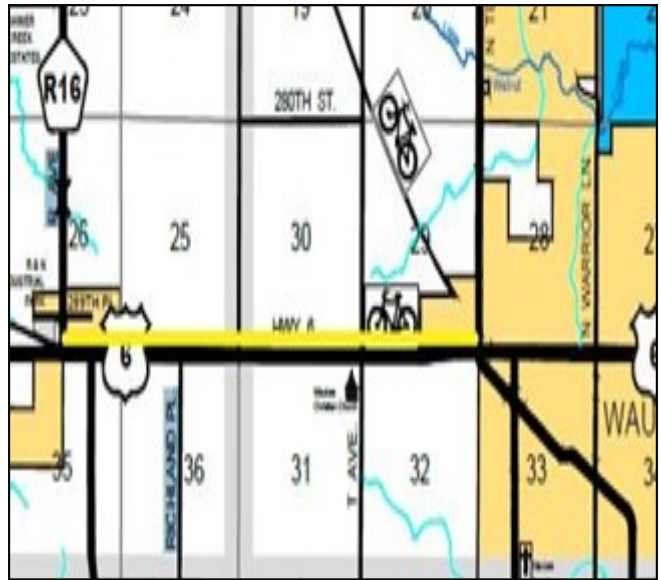

**Adel (S 18<sup>th</sup> St) to County Rd P58**

**Waukee (County Rd R22 to Ortonville (County Rd R16))**

**Redfield (County Rd F59) to Linden (Guthrie St)**

**Perry City Limits to Guthrie County Line**